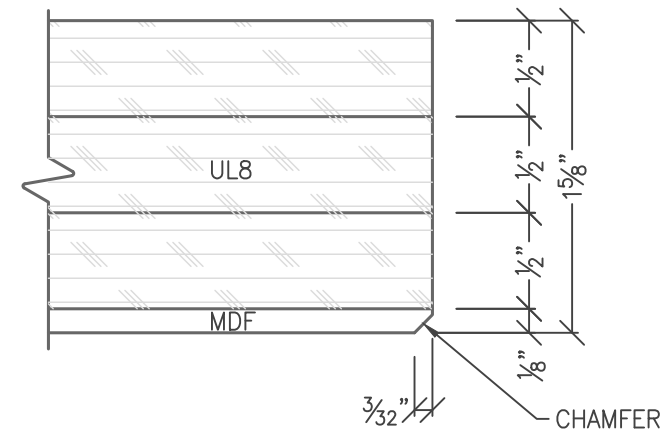

1
1.3

UL8 B.R. WALL PANEL W/ MDF
WP-MF-4080-WPMDF-UL08

SCALE: 1" = 1'-0"

2
1.3

CHAMFER DETAIL

SCALE: FULL

SafeWood
Designs

JOB NAME BULLET RESISTANT WALL PANEL - UL8 W/ MDF		
DRAWING TITLE WP-MF-4080-WPMDF-UL08		
DRAFTER / PROJ. MGR. JT / JEFF B	SHOP TICKET NO.	REVISION 1
1st SUBMITTAL DATE:	REVISION DATE:	SHEET 1.3