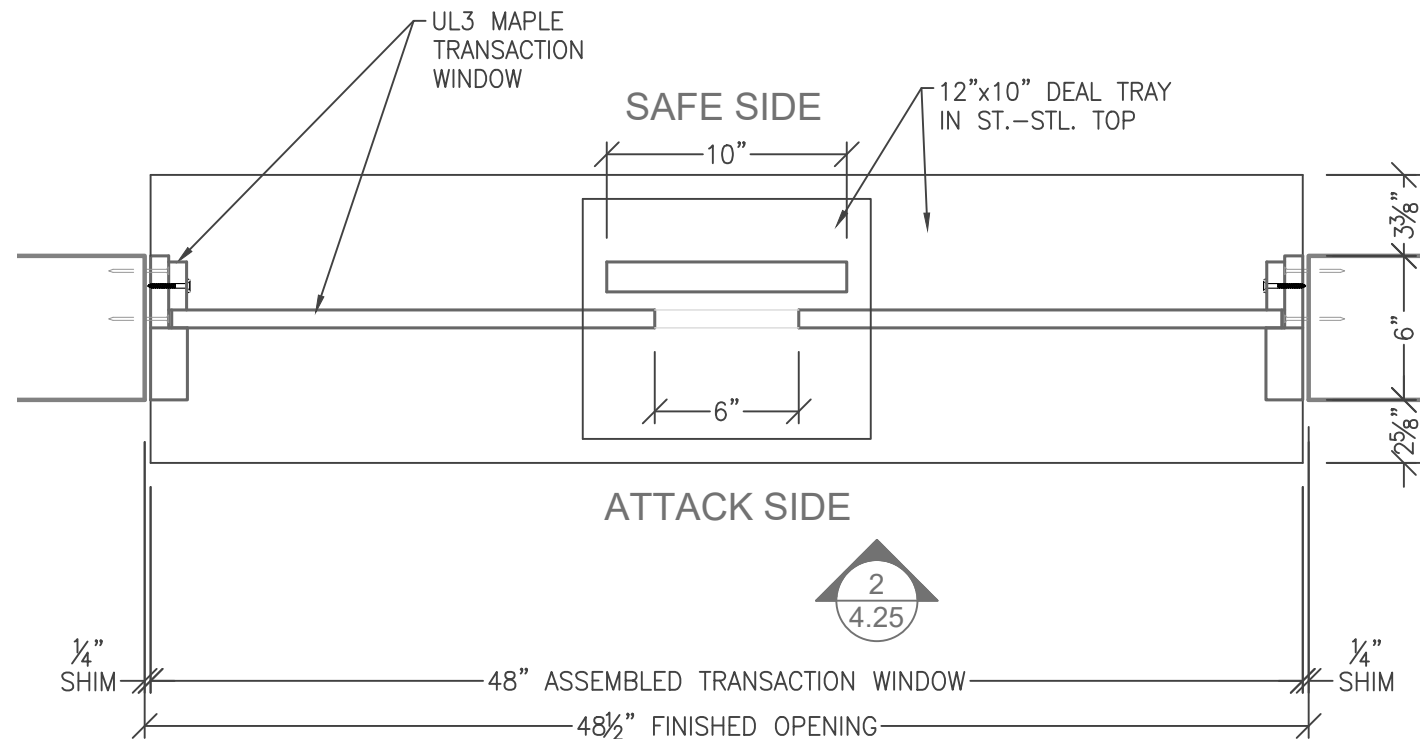

2
4.25 SCALE: 1-1/2" = 1'-0"

1
4.25 SCALE: 1-1/2" = 1'-0"

UL3 TRANSACTION WINDOW
SPEAK THRU - DISK
TW-DS-4040-MAP12-UL03

SafeWood
Designs

JOB NAME		
BULLET RESISTANT TRANSACTION WINDOW - UL3 W/ SPEAK THRU DISK, DEAL TRAY & 12" SHELF		
DRAWING TITLE		
TW-DS-4040-MAP12-UL03		
DRAFTER / PROJ. MGR.	SHOP TICKET NO.	REVISION
JT / JEFF B	.	1
1st SUBMITTAL DATE:	REVISION DATE:	SHEET
.	.	4.25