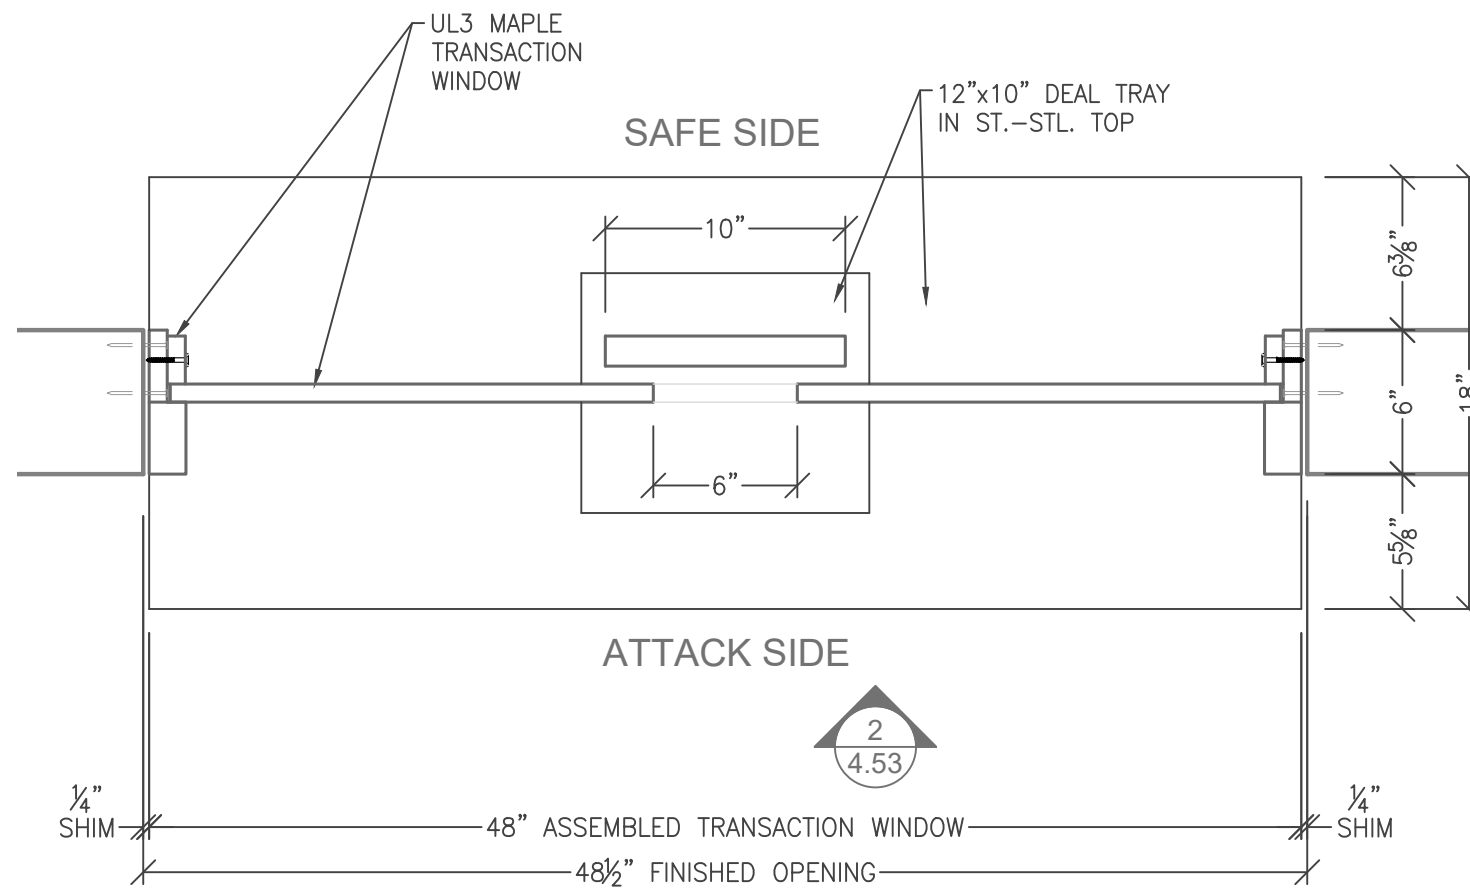

2
4.53
ATTACK SIDE
ELEVATION
SCALE: 1-1/2" = 1'-0"

1
4.53
UL3 TRANSACTION WINDOW
SPEAK THRU - DISK
TW-DS-4030-MAP18-UL03
SCALE: 1-1/2" = 1'-0"

SafeWood
Designs

JOB NAME		
BULLET RESISTANT TRANSACTION WINDOW - UL3 W/ SPEAK THRU DISK, DEAL TRAY & 18" SHELF		
DRAWING TITLE		
TW-DS-4030-MAP18-UL03		
DRAFTER / PROJ. MGR.	SHOP TICKET NO.	REVISION
JT / JEFF B	.	1
1st SUBMITTAL DATE:	REVISION DATE:	SHEET
.	.	4.53